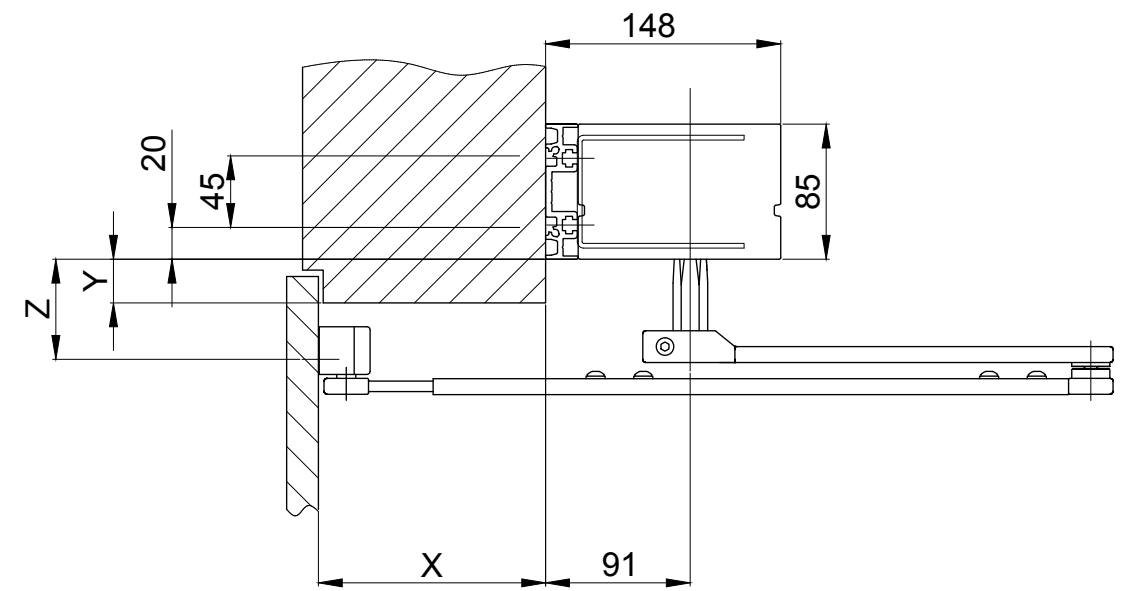

with Mounting profile

Object:				
Customer:				
Order-Nr.:		Date:		Releasesignatur:
Scale			Drawn	19.09.2018
%			ok to print	REFL
Operatortyp :		Execution:		
TOMAX 1201 I 1102 standard linkage 290mm/mounting on lintel				
			TORMAX is a division and a registered trademark of Landert Motoren AG, CH-8180 Bülach-Zürich	
Document-Nr.:				Index
T3-386-74				A