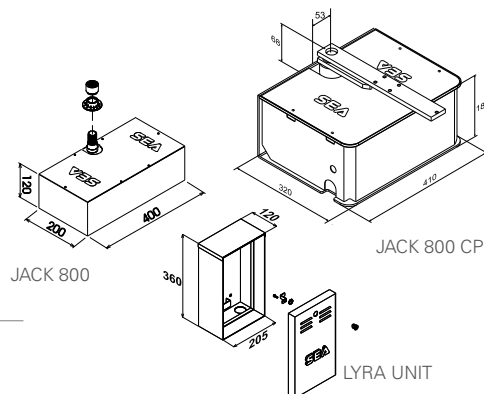

CODE	NAME	MAX CYCLES/HOUR	ROTATION ANGLE	MAX LEAF WEIGHT (KG)	PCS FOR PALLETS
12015010	JACK 800 jack brake 100° with box	45	100°	800	-
12015050	JACK 800 jack brake 180° with box	45	180°	800	-
12015030	JACK 800 CP jack brake 100°**	45	100°	800	-
12015070	JACK 800 CP jack brake 180°**	45	180°	800	-

12710425

PSC adjustable mechanical stops in opening and closing (2 pcs) only for JACK CP

JACK 800

JACK 800 CP

LYRA UNIT

23105345

SAFETYGATE linear encoder kit for 220V swing operator for control units with encoder management (side wall)

23105335

SAFETYGATE encoder kit for 220V swing operator for control units with encoder management

12715020

LOP5 copper pipe Ø 8 (5 mt)

UNIT PACKAGE

- N.1 Unit
- N.1 Box for unit
- N.1 starting Capacitor
- N.1 kit mounting accessories
- N.1 Mounting instructions and general notice MARTINETTO/CP PACKAGE
- N.1 Lyra 800 Jack
- N.1 Angular box/ Carrying box
- N.1 kit mounting accessories
- N.1 Mounting instructions and general notice
- N.1 Warning sign-board