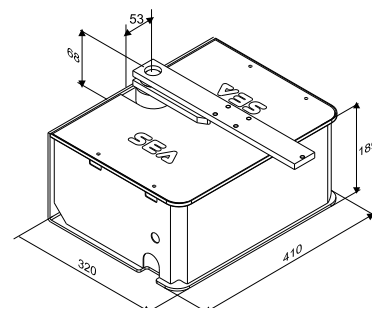

23106370

Kit SUNNY
20W solar panel + control unit + battery

12710270

LOCKINTS
basic release

12710275

LOCKINTP
PLUS release with cylinder and key

23106305(*)

BAT7
battery kit with box (7AH)

ELECTROHYDRAULIC COMPACT 800 PACKAGE

- N.1 COMPACT 800 Electrohydraulic operator
- N.1 Starting Capacitor
- N.1 Kit mounting accessories
- N.1 Customized release key
- N.1 Mounting instructions and general notice
- N.1 Warning sign-board

NB: ESUN 23101105 to combine with BAT7 23106305

KIT SUPER SUNNY for more power